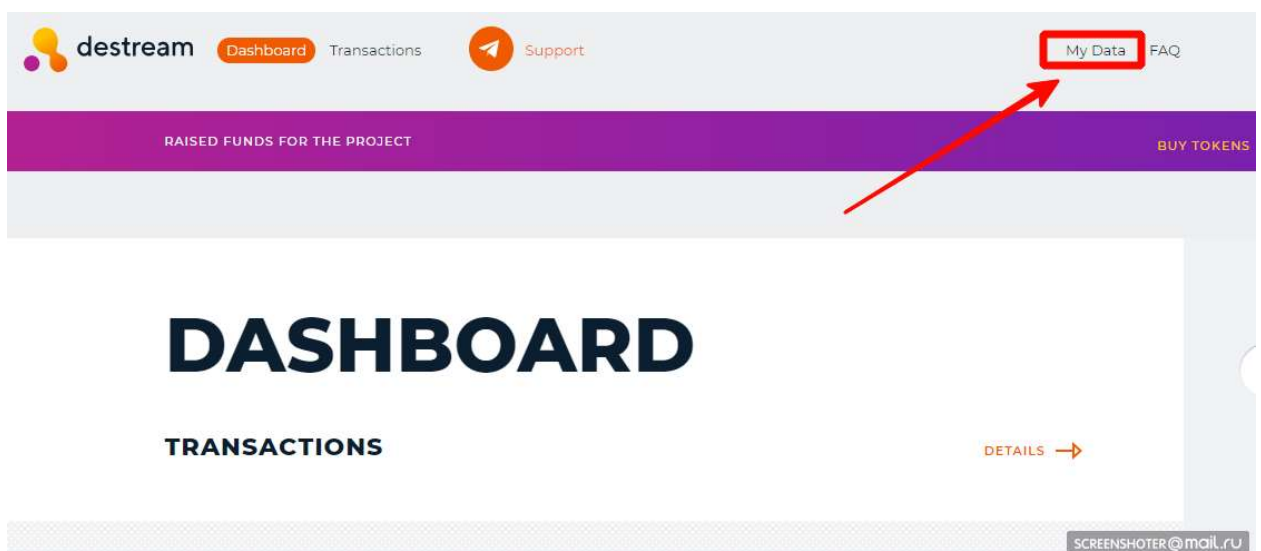

1. Log in to your personal account at the top of the page

2. Click "my data" at the top of your personal account page

3. You will see a "Wallet Adress" line to fill

4. Log in to you wallet in Destream Breeze Wallet and click “receive”