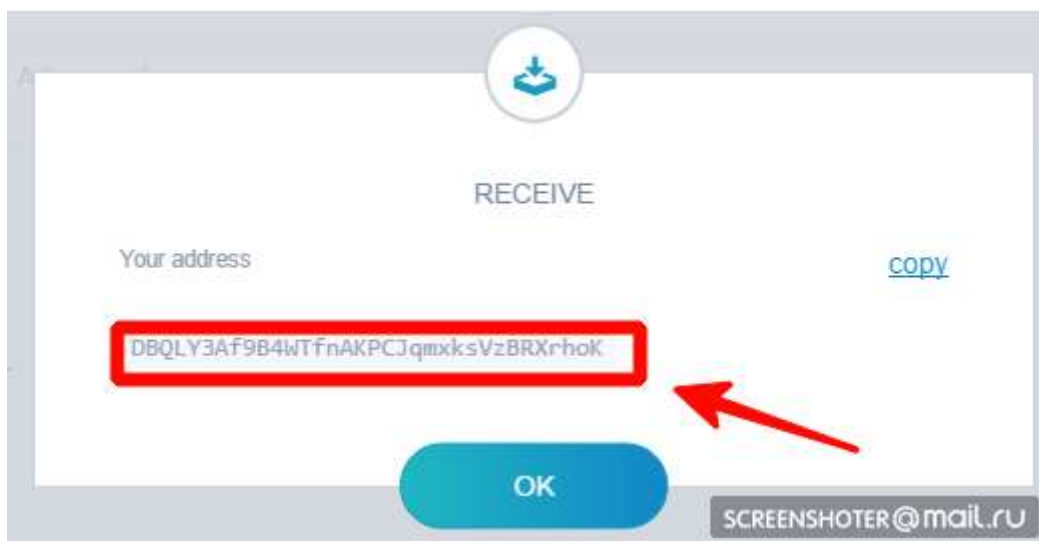

5. Copy your wallet address