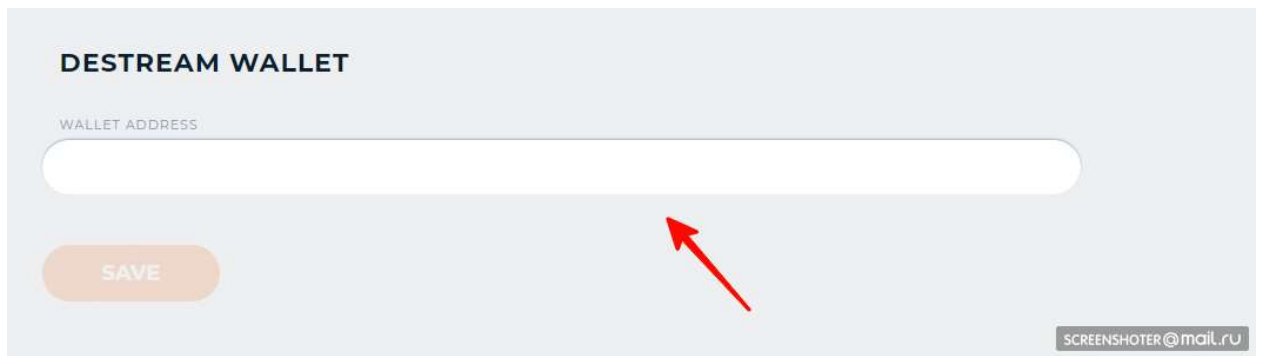

1. Log in to your personal account at the top of the page

2. Click "my data" at the top of your personal account page

3. You will see a "Wallet Adress" line to fill

4. Log in to you wallet in Destream Breeze Wallet and click “receive”