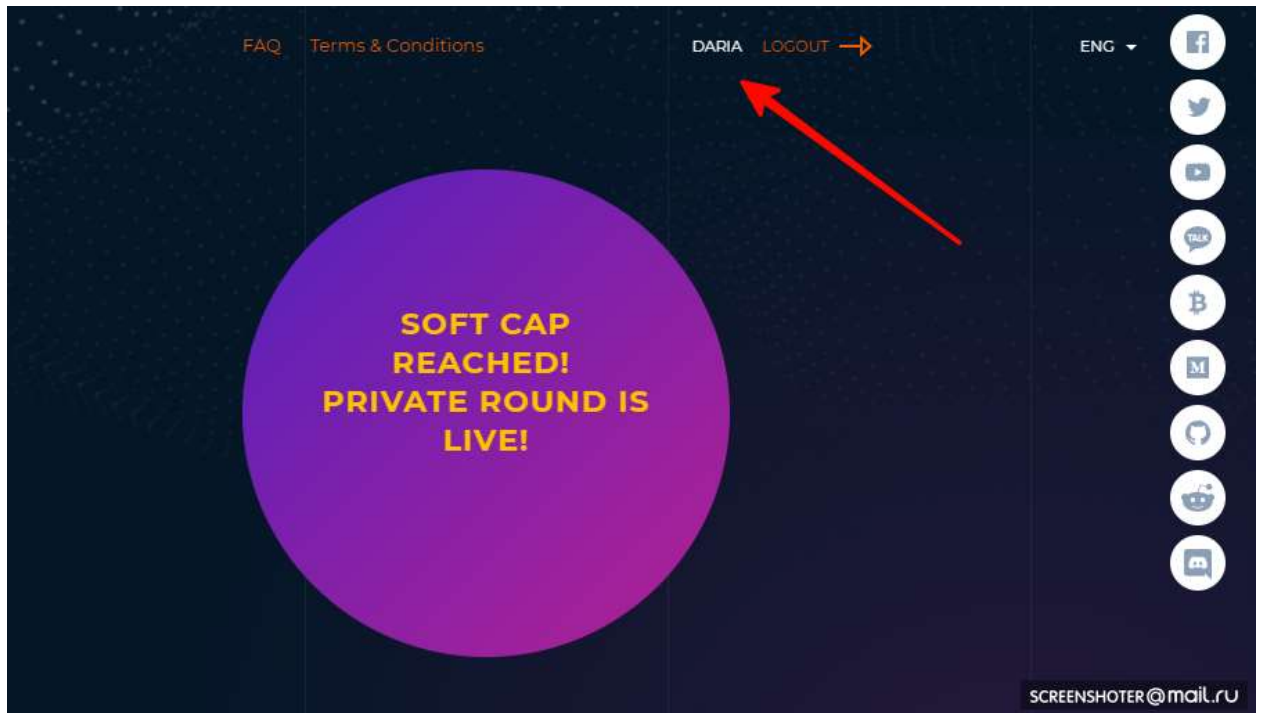

1. Log in to your personal account at the top of the page

2. Click "my data" at the top of your personal account page

3. You will see a "Wallet Adress" line to fill

4. Log in to you wallet in Destream Breeze Wallet and click “receive”