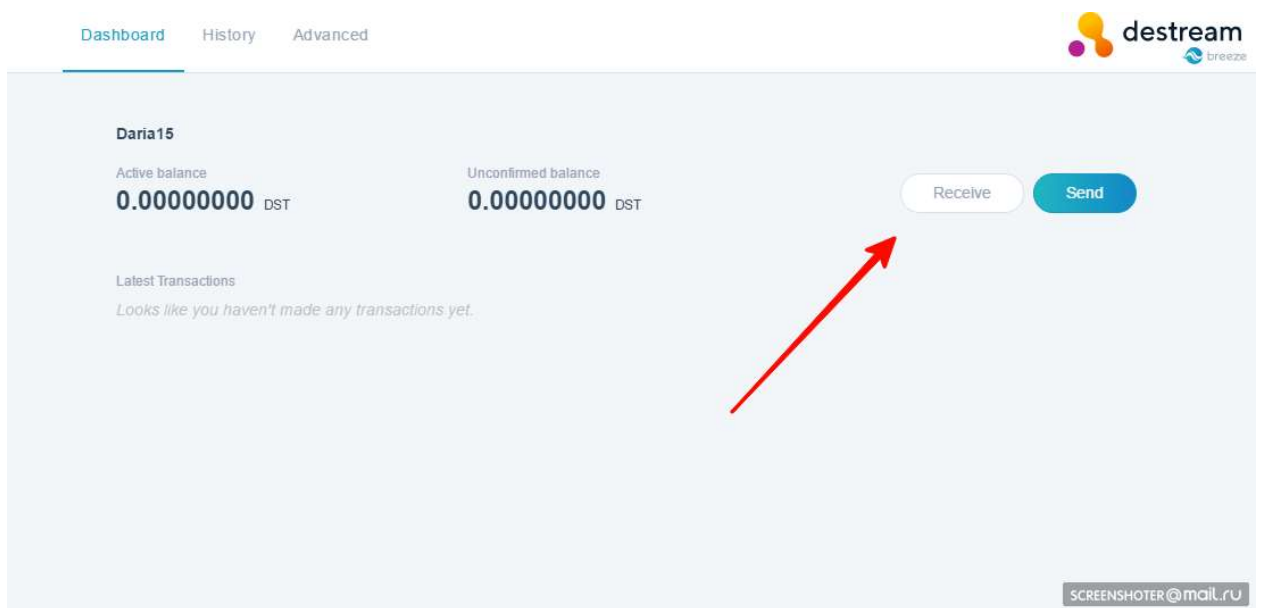

1. Log in to your personal account at the top of the page

2. Click "my data" at the top of your personal account page

3. You will see a "Wallet Adress" line to fill

4. Log in to you wallet in Destream Breeze Wallet and click “receive”